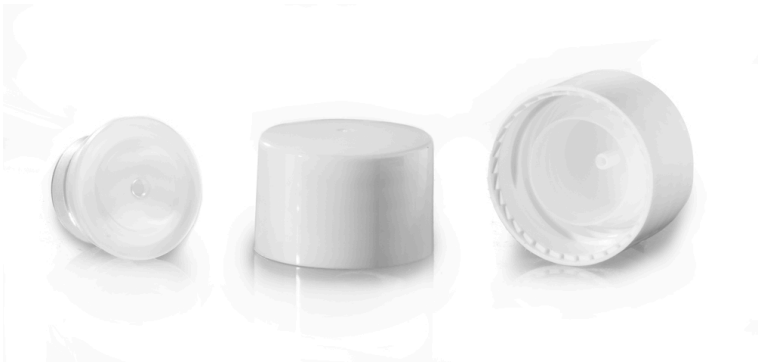

SCREW CLOSURES

Article number: 15020490

Typ	screw closures
Material	PP
mouth	28 / 410
Color	white
Notice	for matching PET and PE bottles with spray nozzle 3 mm
Country of manufacture	D

Note: