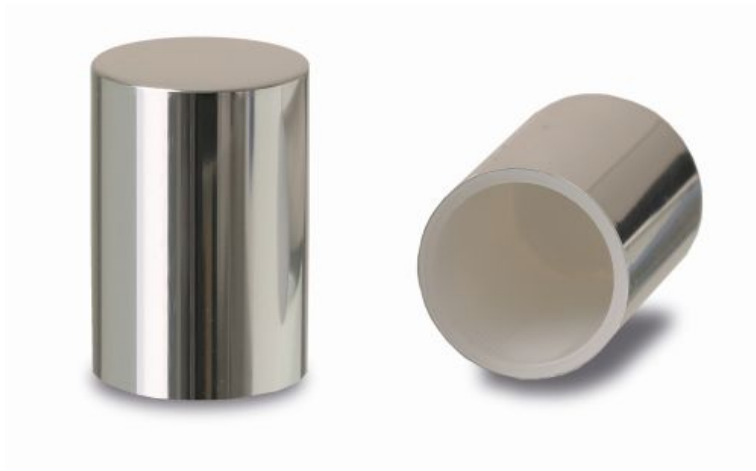

OVER CAP "LAURA RIC ALU"

Article number: 1501401198

Typ	over cap
Serie	series "Laura Ric Alu"
Material	Aluminium
Color	white
Color additive	glossy aluminium covered over cap, white inner part (PP)
Notice	for sprayer pump and dispenser "GP", "GP New" and "Laura spray" in 18/415
Diameter	32
Height	48
Country of manufacture	EU